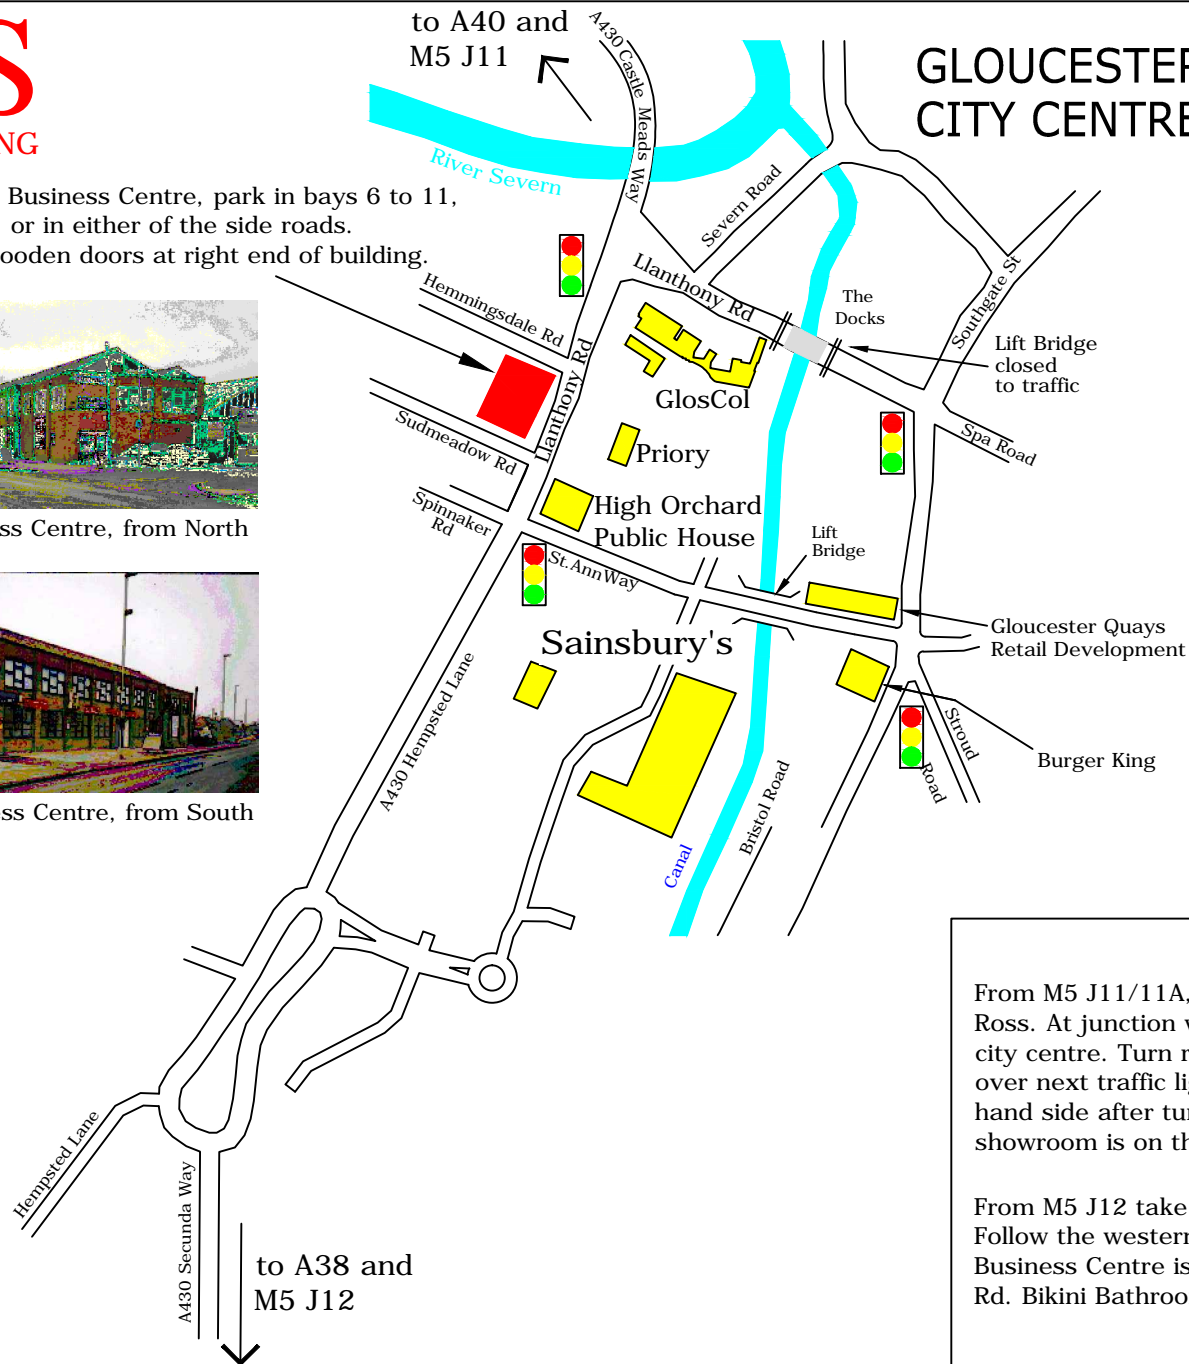

CJS Engineering Ltd
The City Business Centre
Llanthony Road
GLOUCESTER
GL2 5JH

Tel: 01452 307626
Fax: 01452 306127
Email: sales@cjs-eng.co.uk
Web: www.cjs-eng.co.uk

Office hours typically 0800 to 1700
Monday to Thursday, 1630 Friday.

Directions by car

From M5 J11/11A, head towards Gloucester then take A40 towards Ross. At junction with A417 (Ledbury), turn left at roundabout towards city centre. Turn right at traffic lights towards Hempsted. Go straight over next traffic lights and The City Business Centre is on the right hand side after turning for Hemmingsdale Rd. Bikini Bathrooms showroom is on the ground floor.

From M5 J12 take A38 towards Gloucester, then follow signs for Ross. Follow the western by-pass which becomes Llanthony Road, The City Business Centre is on left hand side after the turning for Sudmeadow Rd. Bikini Bathrooms showroom is on the ground floor.

By rail

Gloucester Railway Station, taxi ride 10 minutes.